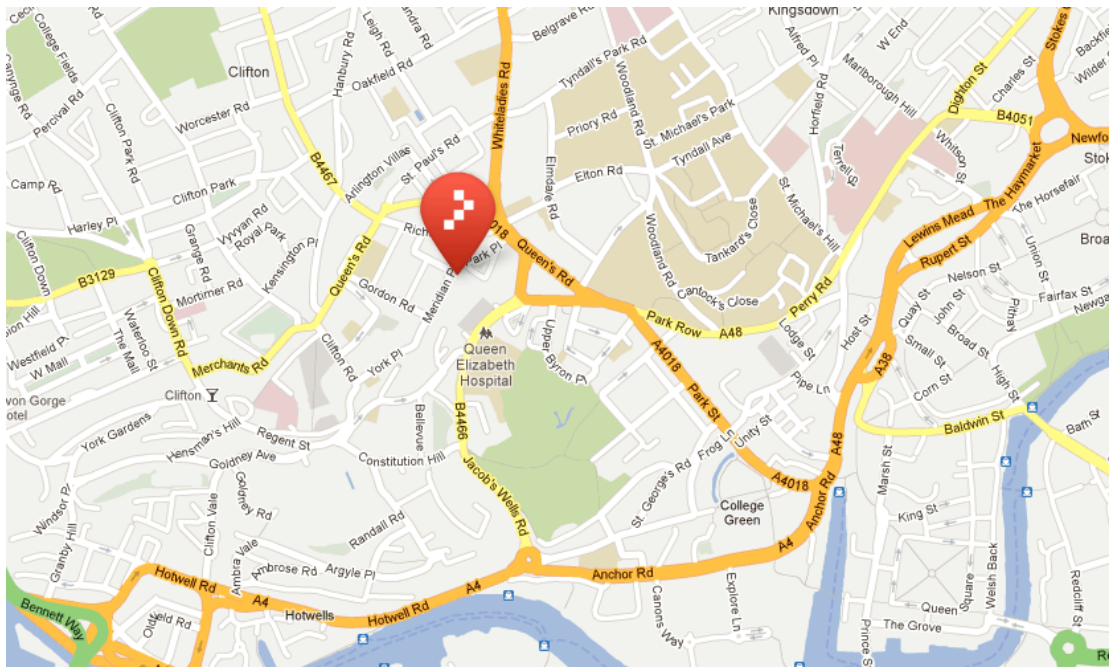

Directions to the Bristol Office

To get to us by car, from the centre of Bristol head up Park Street or upper Maudlin Street/Park Row. Keep right at the top of the hill when entering triangle and follow the road around to the right. Then keep left and follow the road around to the left. Immediately after passing Waitrose on your left, turn left on to Park Place. There is paid parking around the green, alternatively there is free parking further ahead but it is limited.

We are located on the left, a few doors past Mr Swanton's Barbershop on the lower ground floor of 20 Meridian Place (down the stairs).